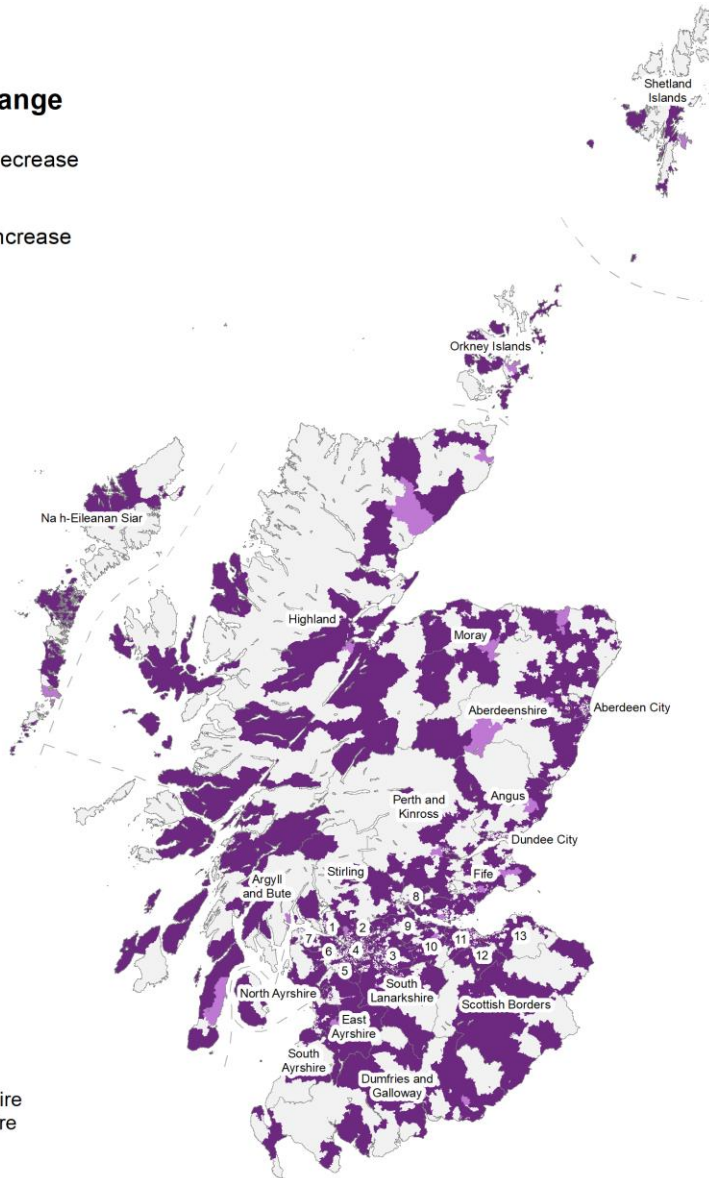

Population change by data zone, mid-2019 to mid-2020

Population change

- Population decrease
- No change
- Population increase

1. West Dunbartonshire
2. East Dunbartonshire
3. North Lanarkshire
4. Glasgow City
5. East Renfrewshire
6. Renfrewshire
7. Inverclyde
8. Clackmannanshire
9. Falkirk
10. West Lothian
11. City of Edinburgh
12. Midlothian
13. East Lothian